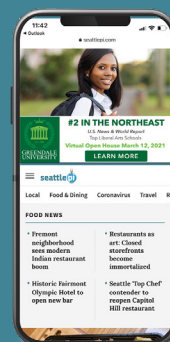

creative specs

premium continued

Format	Ad Size	Platform	Assets Required	File Types
Flipbook	970x250 300x250 300x600	Desktop Tablet Mobile (300x250 only)	Logo, Headline Copy, Subhead Copy, CTA with click URL, 4-7 Images	Logo: Vector file (ai, eps, svg), or transparent PNG Photos: PNG or JPG
Interscroller	100% text body width 100% view port height	Mobile	Logo, Headline Copy, Subhead Copy, CTA with click URL, Image	Logo: Vector file (ai, eps, svg), or transparent PNG Photo: PNG or JPG
Superhero	100% width 250 max height	Desktop Tablet Mobile	Logo, Headline Copy, Subhead Copy, CTA with click URL, Image or Video	Logo: Vector file (ai, eps, svg), or transparent PNG Photo: PNG or JPG Video: mp4 (:15s max)
Supreme	1280x200 768x200 320x200	Desktop Tablet Mobile	Logo, Headline Copy, Subhead Copy, CTA with click URL, Image	Logo: Vector file (ai, eps, svg), or transparent PNG Photo: PNG or JPG
Premium Video	N/A	Desktop Mobile	See 'File Types'	VAST tag (4.0 or below) :30s max for non-skippable; :15s or less recommended Max 30MB file size

Pictured: Superhero across devices