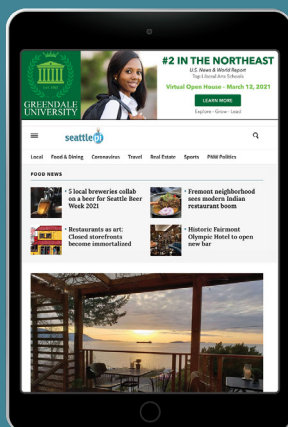

creative specs

premium continued

Format	Ad Size	Platform	Assets Required	File Types
Flipbook	970x250 300x250 300x600	Desktop Tablet Mobile (300x250 only)	Logo, Headline Copy, Subhead Copy, CTA with click URL, 4-7 Images	Logo: Vector file (ai, eps, svg), or transparent PNG Photos: PNG or JPG
Interscroller	100% text body width 100% view port height	Mobile	Logo, Headline Copy, Subhead Copy, CTA with click URL, Image	Logo: Vector file (ai, eps, svg), or transparent PNG Photo: PNG or JPG
Superhero	100% width 250 max height	Desktop Tablet Mobile	Logo, Headline Copy, Subhead Copy, CTA with click URL, Image or Video	Logo: Vector file (ai, eps, svg), or transparent PNG Photo: PNG or JPG Video: mp4 (:15s max)
Supreme	1280x200 768x200 320x200	Desktop Tablet Mobile	Logo, Headline Copy, Subhead Copy, CTA with click URL, Image	Logo: Vector file (ai, eps, svg), or transparent PNG Photo: PNG or JPG
Premium Video	N/A	Desktop Mobile	See 'File Types'	VAST tag (4.0 or below) :30s max for non-skippable; :15s or less recommended Max 30MB file size

Pictured: Superhero across devices