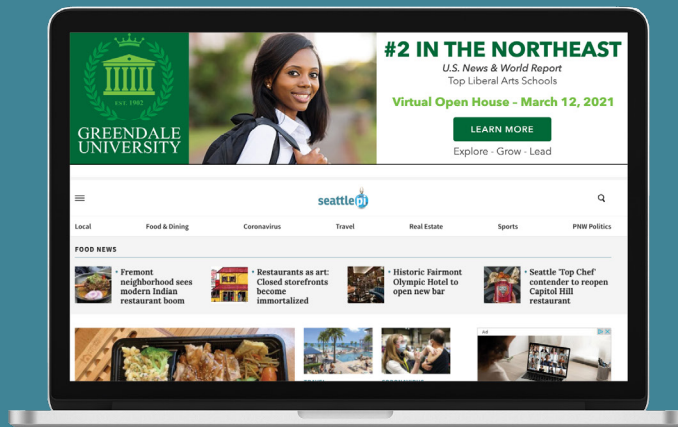

creative specs

premium continued

Format	Ad Size	Platform	Assets Required	File Types
Flipbook	970x250 300x250 300x600	Desktop Tablet Mobile (300x250 only)	Logo, Headline Copy, Subhead Copy, CTA with click URL, 4-7 Images	Logo: Vector file (ai, eps, svg), or transparent PNG Photos: PNG or JPG
Interscroller	100% text body width 100% view port height	Mobile	Logo, Headline Copy, Subhead Copy, CTA with click URL, Image	Logo: Vector file (ai, eps, svg), or transparent PNG Photo: PNG or JPG
Superhero	100% width 250 max height	Desktop Tablet Mobile	Logo, Headline Copy, Subhead Copy, CTA with click URL, Image or Video	Logo: Vector file (ai, eps, svg), or transparent PNG Photo: PNG or JPG Video: mp4 (:15s max)
Supreme	1280x200 768x200 320x200	Desktop Tablet Mobile	Logo, Headline Copy, Subhead Copy, CTA with click URL, Image	Logo: Vector file (ai, eps, svg), or transparent PNG Photo: PNG or JPG
Premium Video	N/A	Desktop Mobile	See 'File Types'	VAST tag (4.0 or below) :30s max for non-skippable; :15s or less recommended Max 30MB file size

Pictured: Superhero across devices