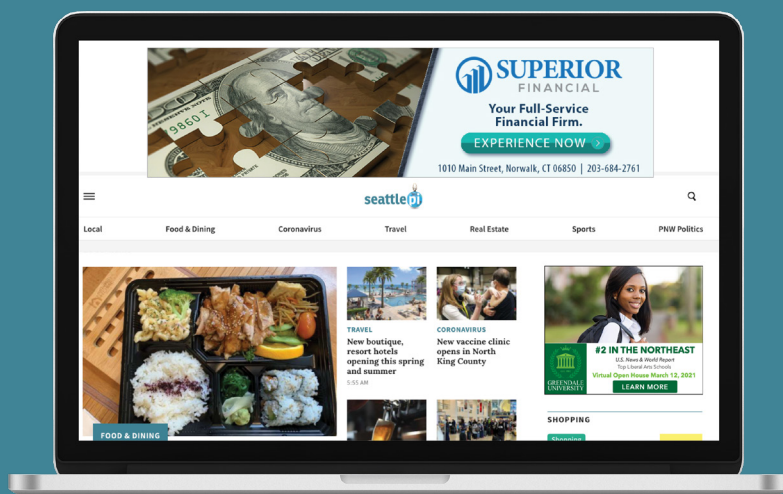

creative specs

standard

Format	Ad Size	Platform	File Types
Medium Rectangle	300x250	Desktop, Tablet, Mobile Web	gif, jpg, png, HTML5
Large Skyscraper	300x600	Desktop, Tablet	gif, jpg, png, HTML5
Leaderboard	728x90	Desktop, Tablet	gif, jpg, png, HTML5
Wide Banner	320x50	Mobile	gif, jpg, png, HTML5
Billboard	970x250	Desktop	gif, jpg, png, HTML5. If animated, no longer than :8s

Pictured: Medium Rectangle and Billboard

seattlepi.com

creative specs

premium

Format	Ad Size	Platform	Assets Required	File Types
Billboard with Video	970x250	Desktop, Tablet (Landscape)	Logo, Headline Copy, Subhead Copy, CTA with click URL, Video	Logo: Vector file (ai, eps, svg), or transparent PNG Video: mp4 (:15s max)
Crown	100% width 400 max height (desktop); 300 max height (mobile)	Desktop, Tablet, Mobile	Logo, Headline Copy, Subhead Copy, CTA with click URL, Image	Logo: Vector file (ai, eps, svg), or transparent PNG Photo: PNG or JPG
Super Crown	100% width 600 max height (desktop); 300 max height (mobile)	Desktop, Tablet, Mobile	Logo, Headline Copy, Subhead Copy, CTA with click URL, Image	Logo: Vector file (ai, eps, svg), or transparent PNG Photo: PNG or JPG
Cinema	300x600	Desktop, Tablet (Landscape)	Logo, Headline Copy, Subhead Copy, CTA with click URL, Image, Video	Logo: Vector file (ai, eps, svg), or transparent PNG Photo: PNG or JPG Video: mp4 (:15s max)
Mini Cinema	300x250	Desktop, Tablet, Mobile	Logo, Headline Copy, Subhead Copy, CTA with click URL, Image, Video	Logo: Vector file (ai, eps, svg), or transparent PNG Photo: PNG or JPG Video: mp4 (:15s max)
Countdown Clock	300x250	Desktop, Tablet, Mobile	Logo, Headline Copy, Subhead Copy, CTA with click URL, Image	Logo: Vector file (ai, eps, svg), or transparent PNG Photo: PNG or JPG