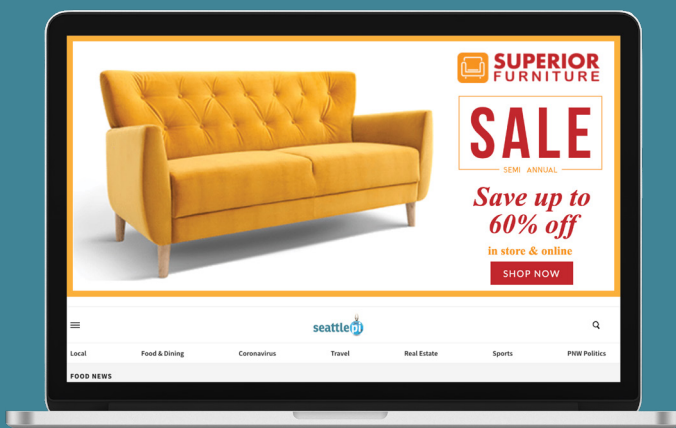

creative specs

standard

Format	Ad Size	Platform	File Types
Medium Rectangle	300x250	Desktop, Tablet, Mobile Web	gif, jpg, png, HTML5
Large Skyscraper	300x600	Desktop, Tablet	gif, jpg, png, HTML5
Leaderboard	728x90	Desktop, Tablet	gif, jpg, png, HTML5
Wide Banner	320x50	Mobile	gif, jpg, png, HTML5
Billboard	970x250	Desktop	gif, jpg, png, HTML5. If animated, no longer than :8s

Pictured: Medium Rectangle and Billboard

seattlepi.com

creative specs

premium

Format	Ad Size	Platform	Assets Required	File Types
Billboard with Video	970x250	Desktop, Tablet (Landscape)	Logo, Headline Copy, Subhead Copy, CTA with click URL, Video	Logo: Vector file (ai, eps, svg), or transparent PNG Video: mp4 (:15s max)
Crown	100% width 400 max height (desktop); 300 max height (mobile)	Desktop, Tablet, Mobile	Logo, Headline Copy, Subhead Copy, CTA with click URL, Image	Logo: Vector file (ai, eps, svg), or transparent PNG Photo: PNG or JPG
Super Crown	100% width 600 max height (desktop); 300 max height (mobile)	Desktop, Tablet, Mobile	Logo, Headline Copy, Subhead Copy, CTA with click URL, Image	Logo: Vector file (ai, eps, svg), or transparent PNG Photo: PNG or JPG
Cinema	300x600	Desktop, Tablet (Landscape)	Logo, Headline Copy, Subhead Copy, CTA with click URL, Image, Video	Logo: Vector file (ai, eps, svg), or transparent PNG Photo: PNG or JPG Video: mp4 (:15s max)
Mini Cinema	300x250	Desktop, Tablet, Mobile	Logo, Headline Copy, Subhead Copy, CTA with click URL, Image, Video	Logo: Vector file (ai, eps, svg), or transparent PNG Photo: PNG or JPG Video: mp4 (:15s max)
Countdown Clock	300x250	Desktop, Tablet, Mobile	Logo, Headline Copy, Subhead Copy, CTA with click URL, Image	Logo: Vector file (ai, eps, svg), or transparent PNG Photo: PNG or JPG